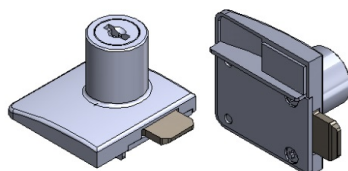

PRODUCT SHEET

Description:

Glass Door Lock "Square-U-See",F/Double D. ALU,KA:D20,W/SISO Oval Metal Key, 400 KD

Item number:

14.09.636-0

Units	Box	Carton	HS Code	Barcode
Pcs.		120	8301300000	
				5704866494120