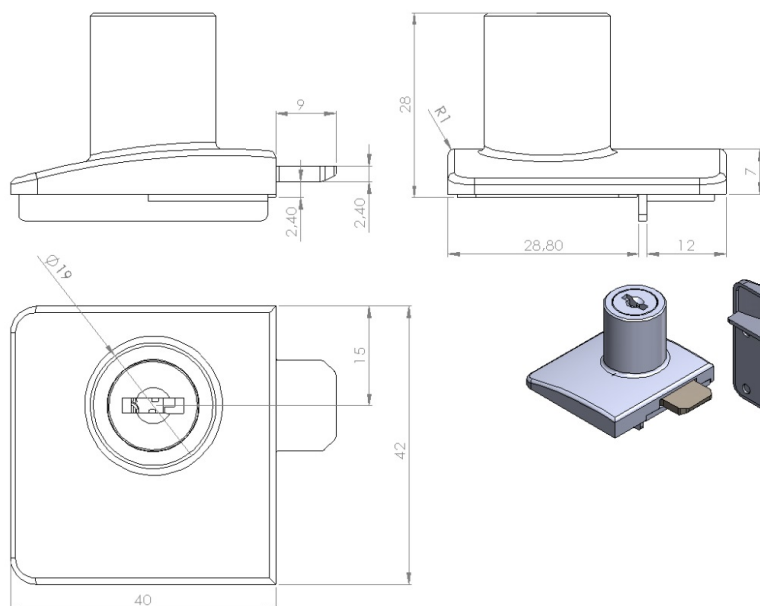

PRODUCT SHEET

Description:

Glass Door Lock "Square-U-See",F/Double D. ALU,KA:D20,W/SISO Oval Metal Key, 400 KD

Item number:

14.09.636-0

Units	Box	Carton	HS Code	Barcode
Pcs.		120	8301300000	
				5704866494120